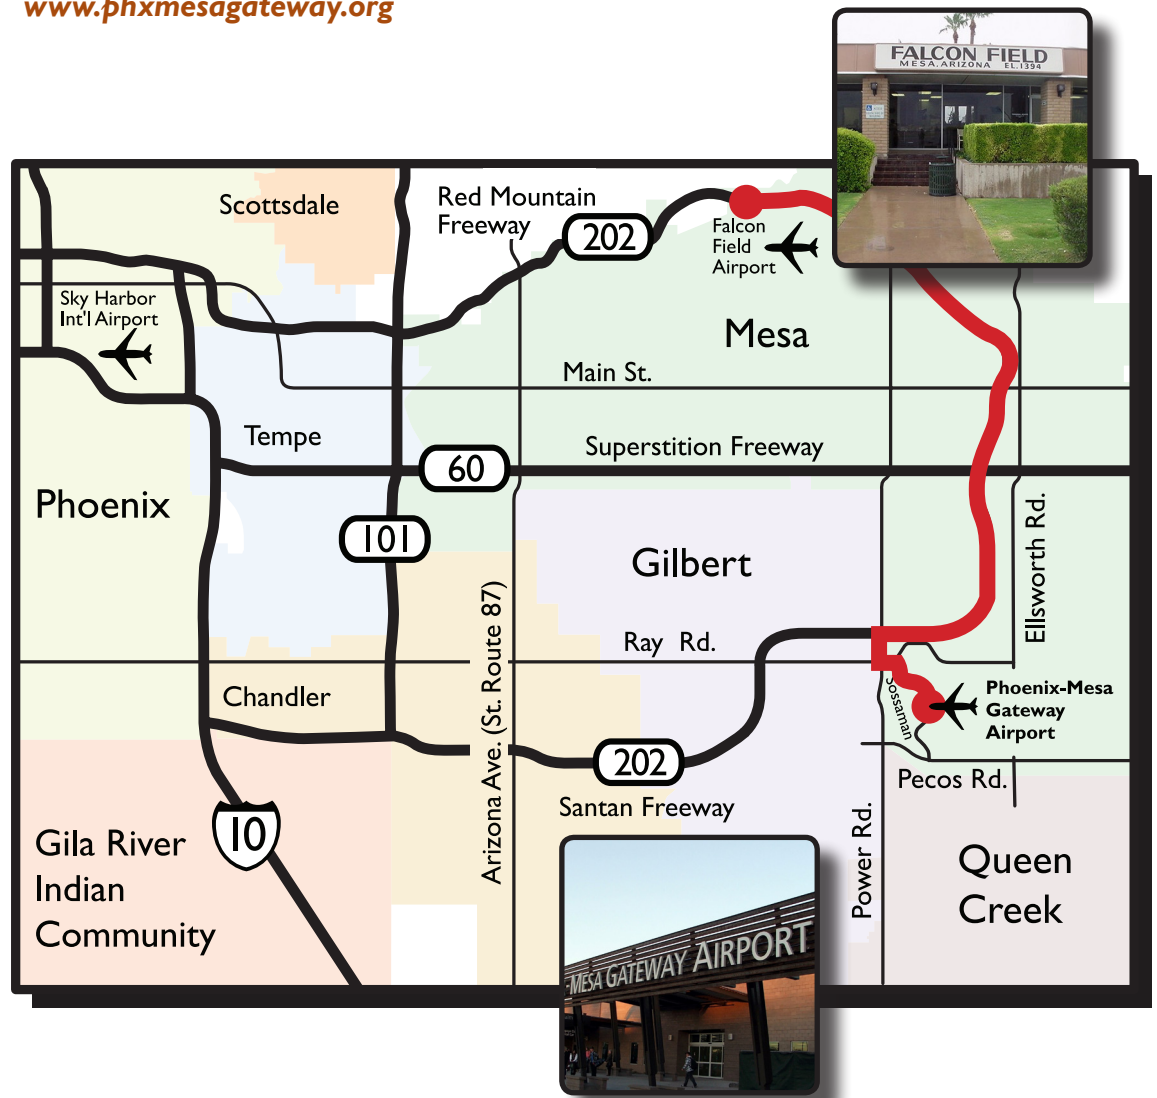

WELCOME TO Falcon Field Airport

- Are you here to take or meet a flight on Allegiant Airlines? This airline operates from Phoenix-Mesa Gateway Airport.
- Do you need directions to Phoenix-Mesa Gateway Airport? If so, see below and the reverse side.
- For the latest information about Phoenix-Mesa Gateway Airport, visit www.phxmesagateway.org

Directions TO Terminal FROM:

Loop 202 Santan Freeway

Exit Hawes Road (Exit # 34)
 South on Hawes to Ray Road
 West (Right) onto Ray Road
 Turn South (Left) onto Sossaman Road
 Follow Sossaman South to Terminal

US 60 (Superstition Freeway)

Merge South onto Loop 202
 Exit Hawes Road (Exit # 34)
 South on Hawes to Ray Road
 West (Right) onto Ray Road
 Turn South (Left) onto Sossaman Road
 Follow Sossaman South to Terminal

Pecos Rd (South Entrance)

From the Pecos Road and Sossaman Intersection proceed North on Sossaman 1.5 miles.

- Terminal Complex
Check-In, Gates, Baggage Claim
- Overnight Parking - Terminal & Ray Road Lots
(Shuttle from Ray Road Lot to/from Terminal)
- Hourly Parking - Express Lot