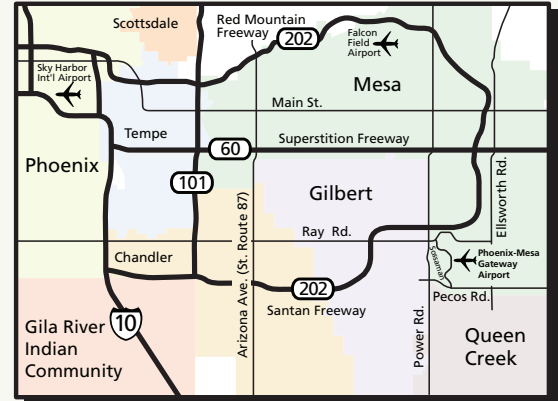

WELCOME TO Falcon Field Airport

- Are you here to take or meet a flight on Allegiant Airlines? This airline operates from Phoenix-Mesa Gateway Airport.
- Do you need directions to Phoenix-Mesa Gateway Airport? If so, see below and the reverse side.
- For the latest information about Phoenix-Mesa Gateway Airport, visit www.phxmesagateway.org

PhxMesa Gateway Airport

Phoenix-Mesa Gateway Airport

Directions TO Terminal & Parking Locations FROM Loop 202 and US 60 (Superstition Freeway)

Phoenix-Mesa Gateway Airport
 Passenger Terminal
 6033 S. Sossaman Rd. Mesa, AZ 85212
 (480) 988-7600

Directions TO Terminal FROM:

Loop 202 Santan Freeway

Exit Hawes Road (Exit # 34)
 South on Hawes to Ray Road
 West (Right) onto Ray Road
 Turn South (Left) onto Sossaman Road
 Follow Sossaman South to Terminal

US 60 (Superstition Freeway)

Merge South onto Loop 202
 Exit Hawes Road (Exit # 34)
 South on Hawes to Ray Road
 West (Right) onto Ray Road
 Turn South (Left) onto Sossaman Road
 Follow Sossaman South to Terminal