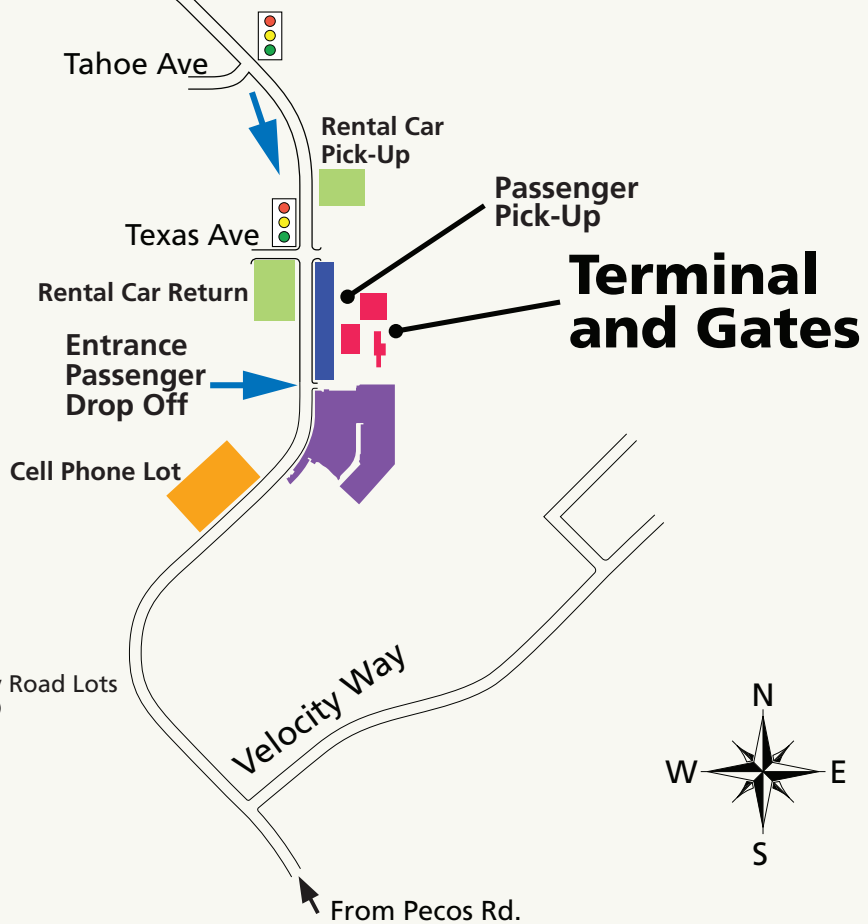

Directions TO Terminal FROM:

Loop 202 Santan Freeway

Exit Hawes Road (Exit # 34)
 South on Hawes to Ray Road
 West (Right) onto Ray Road
 Turn South (Left) onto Sossaman Road
 Follow Sossaman South to Terminal

US 60 (Superstition Freeway)

Merge South onto Loop 202
 Exit Hawes Road (Exit # 34)
 South on Hawes to Ray Road
 West (Right) onto Ray Road
 Turn South (Left) onto Sossaman Road
 Follow Sossaman South to Terminal

Pecos Rd (South Entrance)

From the Pecos Road and Sossaman Intersection proceed North on Sossaman 1.5 miles.

- Terminal Complex
Check-In, Gates, Baggage Claim
- Overnight Parking - Terminal & Ray Road Lots
(Shuttle from Ray Road Lot to/from Terminal)
- Hourly Parking - Express Lot